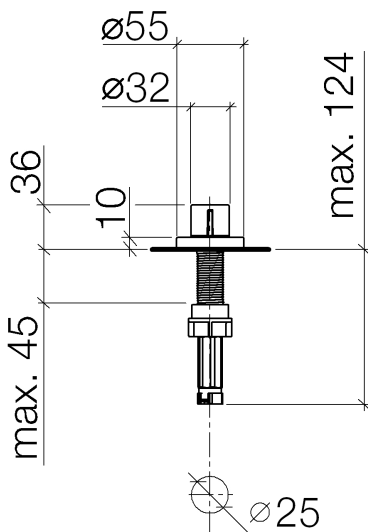

Kitchen - Elio

Strainer remote control with turning knob - polished chrome

Article number: 10 710 970-00

- Remote control for one sink only, for cable operated kitchen drains
- Including adapter for Bowden cable

polished chrome

Dimensional drawing

All dimensions in mm / inch = mm x 0,0394

Kitchen - Elio

Strainer remote control with turning knob - polished chrome

Article number: 10 710 970-00

Kitchen - Elio
Strainer remote control with turning knob - polished chrome
Article number: 10 710 970-00