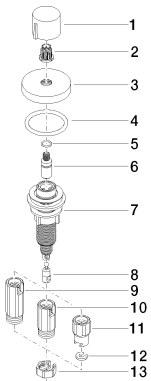

polished chrome

Dimensional drawing

All dimensions in mm / inch = mm x 0,0394

Kitchen - Elio

Strainer remote control with turning knob - polished chrome

Article number: 10 710 970-00

Kitchen - Elio
Strainer remote control with turning knob - polished chrome
Article number: 10 710 970-00

Spare parts list

Number	Item Number	Designation	Number of units
--------	-------------	-------------	-----------------